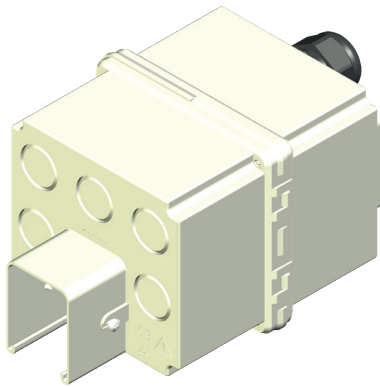

The product is installed in these energy transmission lines:

TR60 continuous

INSTRUCTION
MANUALS

Please find the relevant reference guides on our instruction manuals page:

<https://www.giovenzana.com/leaflets/>

TR6008W

IN-LINE FEED

| | | |
|----------|------|--------|
| Material | body | nylon |
| Weight | | ~170 g |

Dimensions in mm / illustrations NOT in scale