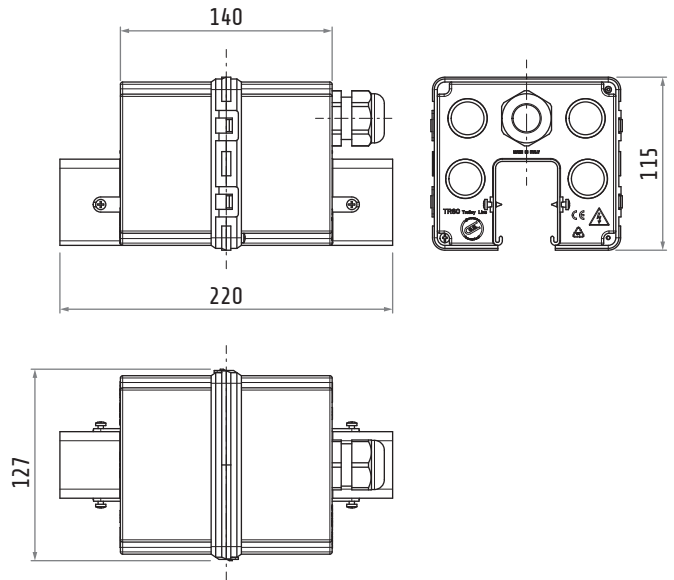

The product is installed in these energy transmission lines:

TR60 continuous

INSTRUCTION
MANUALS

Please find the relevant reference guides on our instruction manuals page:

<https://www.giovenzana.com/leaflets/>

TR6008W

IN-LINE FEED

| | | |
|----------|------|--------|
| Material | body | nylon |
| Weight | | ~170 g |

Dimensions in mm / illustrations NOT in scale