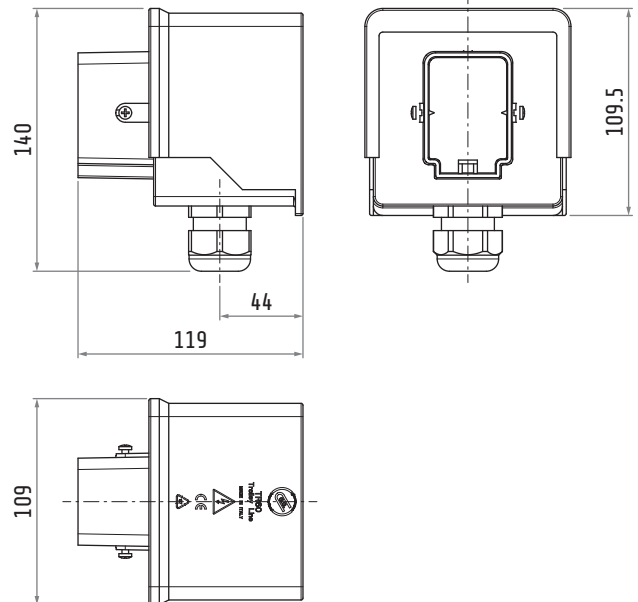

The product is installed in these energy transmission lines:

TR60 continuous

INSTRUCTION
MANUALS

Please find the relevant reference guides on our instruction manuals page:

<https://www.giovenzana.com/leaflets/>

TR6003W

HEAD FEED

Material	body	nylon
Weight		~250 g

Dimensions in mm / illustrations NOT in scale