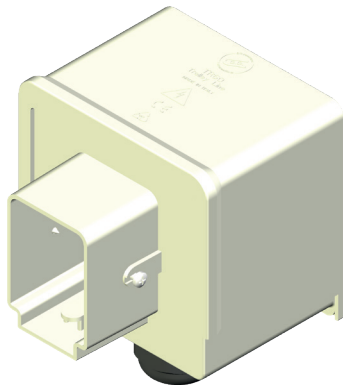

The product is installed in these energy transmission lines:

TR60 continuous

INSTRUCTION
MANUALS

Please find the relevant reference guides on our instruction manuals page:

<https://www.giovenzana.com/leaflets/>

TR6003W

HEAD FEED

Material	body	nylon
Weight		~250 g

Dimensions in mm / illustrations NOT in scale