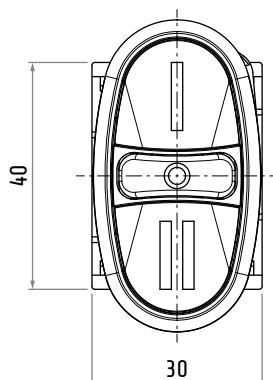

PPMNSGL4X

Available on request:

- special symbols and wordings
- horizontal reading / mounting

PPMNSGL4X

NEMA SERIES MOMENTARY MULTIFUNCTION TRIPLE PUSH BUTTON WITH FLUSH / EXTENDED SOLID CAP

Series	NEMA
Type	multifunction triple push button
Operation	momentary
Cap	flush / extended solid
Fixing	Ø22
Panel thickness	1 ... 6 mm
Drilling template compliance	IEC/EN60947-5-1 CENELEC EN50007
Mechanical life	3×10 ⁶ operations
NEMA rating	4-4X
Material	thermoplastic
Marking	CE, UL, UKCA
Code	Colour
PPMNSGL4X	green - red - green

Dimensions in mm / Illustrations NOT in scale