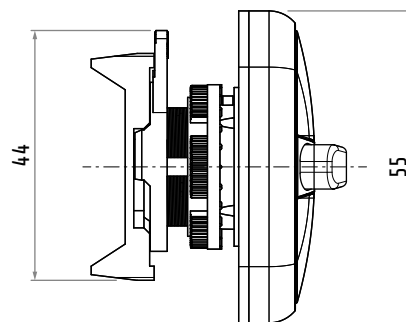

PPMNSGL4X

Available on request:

- special symbols and wordings
- horizontal reading / mounting

PPMNSGL4X

NEMA SERIES MOMENTARY MULTIFUNCTION TRIPLE PUSH BUTTON WITH FLUSH / EXTENDED SOLID CAP

Series	NEMA
Type	multifunction triple push button
Operation	momentary
Cap	flush / extended solid
Fixing	Ø22
Panel thickness	1 ... 6 mm
Drilling template compliance	IEC/EN60947-5-1 CENELEC EN50007
Mechanical life	3×10 ⁶ operations
NEMA rating	4-4X
Material	thermoplastic
Marking	CE, UL, UKCA
Code	Colour
PPMNSGL4X	green - red - green

Dimensions in mm / Illustrations NOT in scale