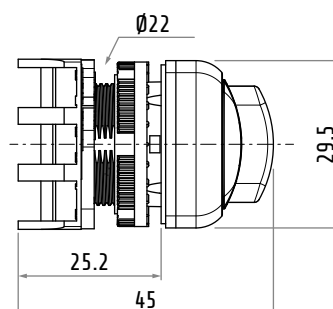

PPMNSGL4X

Available on request:

- special symbols and wordings
- horizontal reading / mounting

PPMNSGL4X

NEMA SERIES MOMENTARY MULTIFUNCTION TRIPLE PUSH BUTTON WITH FLUSH / EXTENDED SOLID CAP

Series	NEMA
Type	multifunction triple push button
Operation	momentary
Cap	flush / extended solid
Fixing	Ø22
Panel thickness	1 ... 6 mm
Drilling template compliance	IEC/EN60947-5-1 CENELEC EN50007
Mechanical life	3×10 ⁶ operations
NEMA rating	4-4X
Material	thermoplastic
Marking	CE, UL, UKCA
Code	Colour
PPMNSGL4X	green - red - green

Dimensions in mm / Illustrations NOT in scale