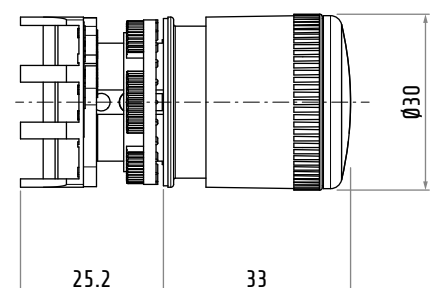

## NEMA SERIES TWIST TO RELEASE EMERGENCY MUSHROOM PUSH BUTTON WITH Ø30 CAP

Series	NEMA
Type	emergency mushroom push button
Operation	twist to release
Cap	Ø30
Fixing	Ø22
Panel thickness	1 ... 6 mm
Drilling template compliance	IEC/EN60947-5-1 CENELEC EN50007
Mechanical life	0.3×10 <sup>6</sup> operations
NEMA rating	4-4X
Compliance	EN ISO 13850
Material	thermoplastic
Marking	CE, UL, UKCA

Code	Version
PPFN1R3N4X	solid
PPFN1R3S4X	vision

PPFN1R3N4X

PPFN1R3S4X

Dimensions in mm / Illustrations NOT in scale