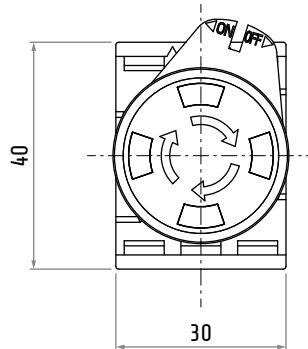

## NEMA SERIES TWIST TO RELEASE EMERGENCY MUSHROOM PUSH BUTTON WITH Ø30 CAP

Series	NEMA
Type	emergency mushroom push button
Operation	twist to release
Cap	Ø30
Fixing	Ø22
Panel thickness	1 ... 6 mm
Drilling template compliance	IEC/EN60947-5-1 CENELEC EN50007
Mechanical life	0.3×10 <sup>6</sup> operations
NEMA rating	4-4X
Compliance	EN ISO 13850
Material	thermoplastic
Marking	CE, UL, UKCA

Code	Version
PPFN1R3N4X	solid
PPFN1R3S4X	vision

PPFN1R3N4X

PPFN1R3S4X

Dimensions in mm / Illustrations NOT in scale