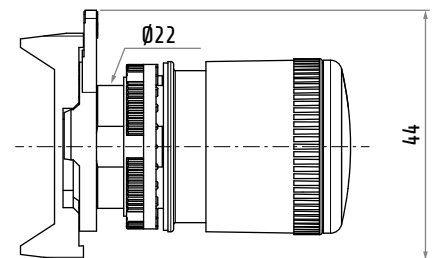

## NEMA SERIES TWIST TO RELEASE EMERGENCY MUSHROOM PUSH BUTTON WITH Ø30 CAP

Series	NEMA
Type	emergency mushroom push button
Operation	twist to release
Cap	Ø30
Fixing	Ø22
Panel thickness	1 ... 6 mm
Drilling template compliance	IEC/EN60947-5-1 CENELEC EN50007
Mechanical life	0.3×10 <sup>6</sup> operations
NEMA rating	4-4X
Compliance	EN ISO 13850
Material	thermoplastic
Marking	CE, UL, UKCA

Code	Version
PPFN1R3N4X	solid
PPFN1R3S4X	vision

PPFN1R3N4X

PPFN1R3S4X

Dimensions in mm / Illustrations NOT in scale