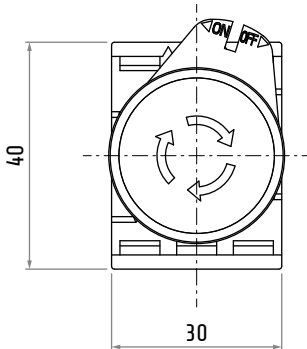

## NEMA SERIES TWIST TO RELEASE EMERGENCY MUSHROOM PUSH BUTTON WITH Ø30 CAP

Series	NEMA
Type	emergency mushroom push button
Operation	twist to release
Cap	Ø30
Fixing	Ø22
Panel thickness	1 ... 6 mm
Drilling template compliance	IEC/EN60947-5-1 CENELEC EN50007
Mechanical life	0.3×10 <sup>6</sup> operations
NEMA rating	4-4X
Compliance	EN ISO 13850
Material	thermoplastic
Marking	CE, UL, UKCA

Code	Version
PPFN1R3N4X	solid
PPFN1R3S4X	vision

PPFN1R3N4X

PPFN1R3S4X

Dimensions in mm / Illustrations NOT in scale