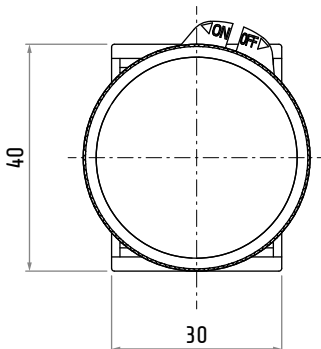

PPFN1P4N4X

PPFN1P4S4X

PPFN1P4...4X

NEMA SERIES PUSH-PULL RELEASE EMERGENCY MUSHROOM PUSH BUTTON WITH Ø40 CAP

Series	NEMA
Type	emergency mushroom push button
Operation	push-pull to release
Cap	Ø40
Fixing	Ø22
Panel thickness	1 ... 6 mm
Drilling template compliance	IEC/EN60947-5-1 CENELEC EN50007
Mechanical life	0.3×10 ⁶ operations
NEMA rating	4-4X
Compliance	EN ISO 13850
Material	thermoplastic
Marking	CE, UL, UKCA

Code	Version
PPFN1P4N4X	solid
PPFN1P4S4X	vision

PPFN1P4N4X

PPFN1P4S4X

Dimensions in mm / Illustrations NOT in scale