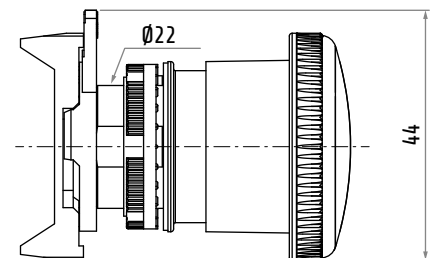

PPFN1P4N4X

PPFN1P4S4X

PPFN1P4...4X

NEMA SERIES PUSH-PULL RELEASE EMERGENCY MUSHROOM PUSH BUTTON WITH Ø40 CAP

Series	NEMA
Type	emergency mushroom push button
Operation	push-pull to release
Cap	Ø40
Fixing	Ø22
Panel thickness	1 ... 6 mm
Drilling template compliance	IEC/EN60947-5-1 CENELEC EN50007
Mechanical life	0.3×10 ⁶ operations
NEMA rating	4-4X
Compliance	EN ISO 13850
Material	thermoplastic
Marking	CE, UL, UKCA

Code	Version
PPFN1P4N4X	solid
PPFN1P4S4X	vision

PPFN1P4N4X

PPFN1P4S4X

Dimensions in mm / Illustrations NOT in scale