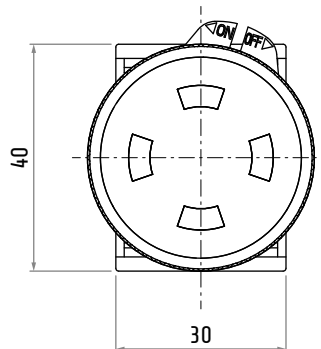

PPFN1P4N4X

PPFN1P4S4X

PPFN1P4...4X

NEMA SERIES PUSH-PULL RELEASE EMERGENCY MUSHROOM PUSH BUTTON WITH Ø40 CAP

Series	NEMA
Type	emergency mushroom push button
Operation	push-pull to release
Cap	Ø40
Fixing	Ø22
Panel thickness	1 ... 6 mm
Drilling template compliance	IEC/EN60947-5-1 CENELEC EN50007
Mechanical life	0.3×10 ⁶ operations
NEMA rating	4-4X
Compliance	EN ISO 13850
Material	thermoplastic
Marking	CE, UL, UKCA

Code	Version
PPFN1P4N4X	solid
PPFN1P4S4X	vision

PPFN1P4N4X

PPFN1P4S4X

Dimensions in mm / Illustrations NOT in scale