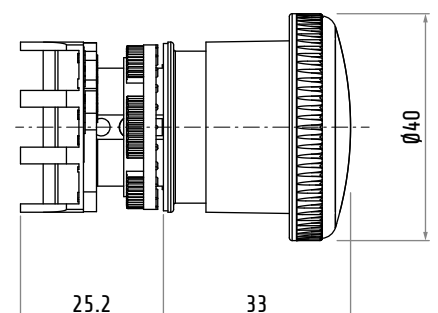

PPFN1P4N4X

PPFN1P4S4X

PPFN1P4...4X

NEMA SERIES PUSH-PULL RELEASE EMERGENCY MUSHROOM PUSH BUTTON WITH Ø40 CAP

Series	NEMA
Type	emergency mushroom push button
Operation	push-pull to release
Cap	Ø40
Fixing	Ø22
Panel thickness	1 ... 6 mm
Drilling template compliance	IEC/EN60947-5-1 CENELEC EN50007
Mechanical life	0.3×10 ⁶ operations
NEMA rating	4-4X
Compliance	EN ISO 13850
Material	thermoplastic
Marking	CE, UL, UKCA

Code	Version
PPFN1P4N4X	solid
PPFN1P4S4X	vision

PPFN1P4N4X

PPFN1P4S4X

Dimensions in mm / Illustrations NOT in scale