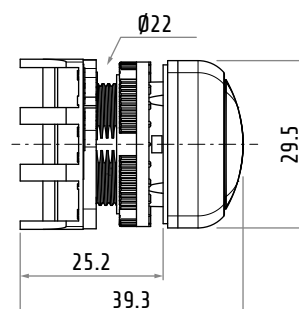

PPDLSGL

PPDLSGL

ORION SERIES GREY LINE MULTIFUNCTION MOMENTARY DUAL PUSH BUTTON WITH EXTENDED SOLID CAP WITH LIGHT

Available on request:

- special symbols and wordings
- horizontal reading / mounting

Series	Orion
Line	Grey Line
Type	multifunction dual push button
Operation	momentary
Cap	extended solid with light
Fixing	Ø22
Panel thickness	1 ... 6 mm
Drilling template compliance	IEC/EN60947-5-1 CENELEC EN50007
Mechanical life	3×10 ⁶ operations
IP rating	IP67 - IP69K *
Material	thermoplastic
Marking	CE, UKCA

* IP66 with protection cap PCNNL

Code	Colour
PPDLSGL	green - red

Dimensions in mm / Illustrations NOT in scale