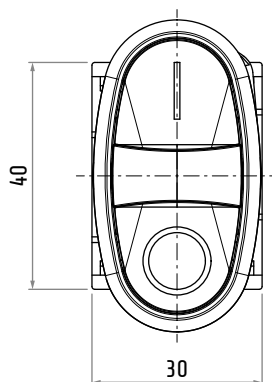

PPDLSGL

PPDLSGL

ORION SERIES GREY LINE MULTIFUNCTION MOMENTARY DUAL PUSH BUTTON WITH EXTENDED SOLID CAP WITH LIGHT

Available on request:

- special symbols and wordings
- horizontal reading / mounting

Series	Orion
Line	Grey Line
Type	multifunction dual push button
Operation	momentary
Cap	extended solid with light
Fixing	Ø22
Panel thickness	1 ... 6 mm
Drilling template compliance	IEC/EN60947-5-1 CENELEC EN50007
Mechanical life	3×10 ⁶ operations
IP rating	IP67 - IP69K *
Material	thermoplastic
Marking	CE, UKCA

* IP66 with protection cap PCNNL

Code	Colour
PPDLSGL	green - red

Dimensions in mm / Illustrations NOT in scale