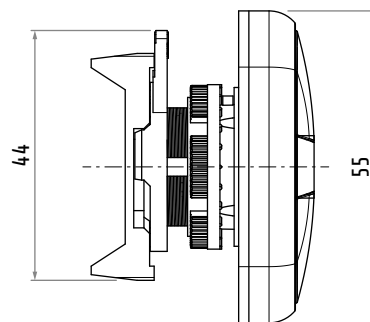

PPDLSGL

PPDLSGL

ORION SERIES GREY LINE MULTIFUNCTION MOMENTARY DUAL PUSH BUTTON WITH EXTENDED SOLID CAP WITH LIGHT

Available on request:

- special symbols and wordings
- horizontal reading / mounting

Series	Orion
Line	Grey Line
Type	multifunction dual push button
Operation	momentary
Cap	extended solid with light
Fixing	Ø22
Panel thickness	1 ... 6 mm
Drilling template compliance	IEC/EN60947-5-1 CENELEC EN50007
Mechanical life	3×10 ⁶ operations
IP rating	IP67 - IP69K *
Material	thermoplastic
Marking	CE, UKCA

* IP66 with protection cap PCNNL

Code	Colour
PPDLSGL	green - red

Dimensions in mm / Illustrations NOT in scale