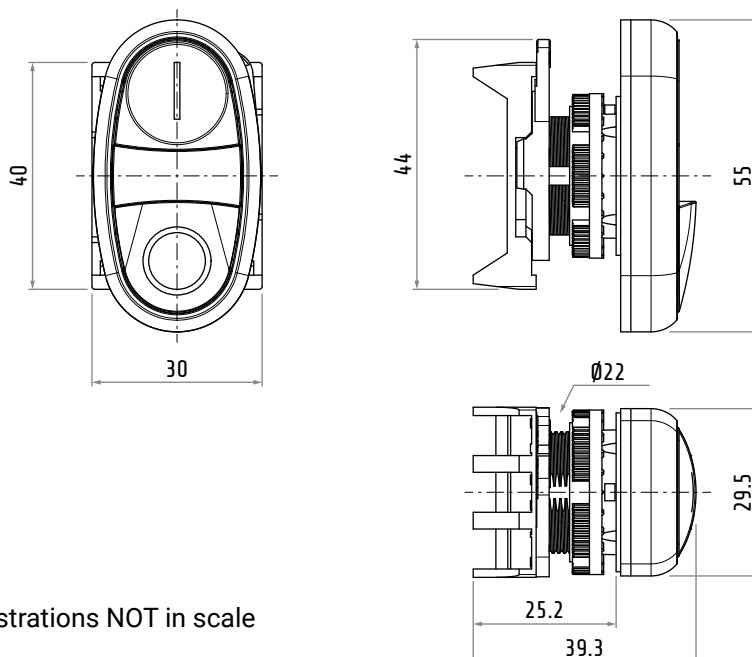

PPDLBL

PPDLBL.1

PPDLBL...

ORION SERIES BLACK LINE MULTIFUNCTION MOMENTARY DUAL PUSH BUTTON WITH FLUSH / EXTENDED SOLID CAP WITH LIGHT

Available on request:

- special symbols and wordings
- horizontal reading / mounting

Series	Orion
Line	Black Line
Type	multifunction dual push button
Operation	momentary
Cap	flush / extended solid with light
Fixing	Ø22
Panel thickness	1 ... 6 mm
Drilling template compliance	IEC/EN60947-5-1 CENELEC EN50007
Mechanical life	3×10 ⁶ operations
IP rating	IP65 *
Material	thermoplastic
Marking	CE, UKCA

* IP66 with protection cap PCNNL

Code	Colour
PPDLBL	green - red
PPDLBL.1	white - black

Dimensions in mm / Illustrations NOT in scale