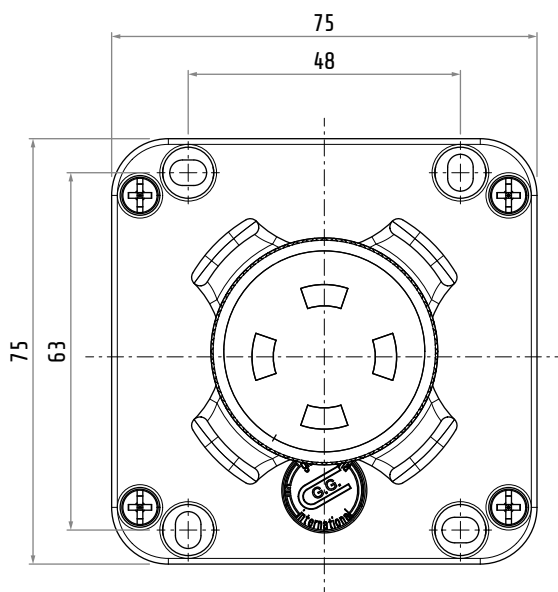

## EMERGENCY STATION WITH PUSH BUTTON Ø 40 MM PUSH-PULL VISION WITH PROTECTION

Material	thermoplastic
Protection class	IP65
Operating temperature	-25°C ... +70°C
Storage temperature	-30°C ... +70°C
Knockout	M16 / M20

\* IMQ approved values

Dimensions in mm / Illustrations NOT in scale