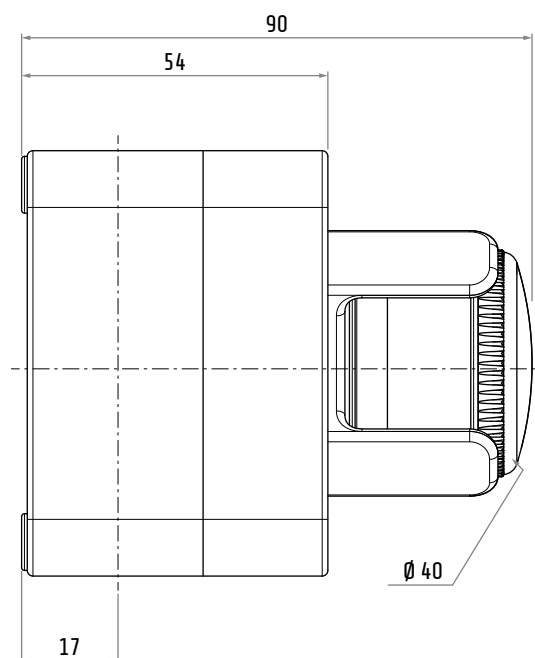

## EMERGENCY STATION WITH PUSH BUTTON Ø 40 MM PUSH-PULL VISION WITH PROTECTION

Material	thermoplastic
Protection class	IP65
Operating temperature	-25°C ... +70°C
Storage temperature	-30°C ... +70°C
Knockout	M16 / M20

\* IMQ approved values

Dimensions in mm / Illustrations NOT in scale